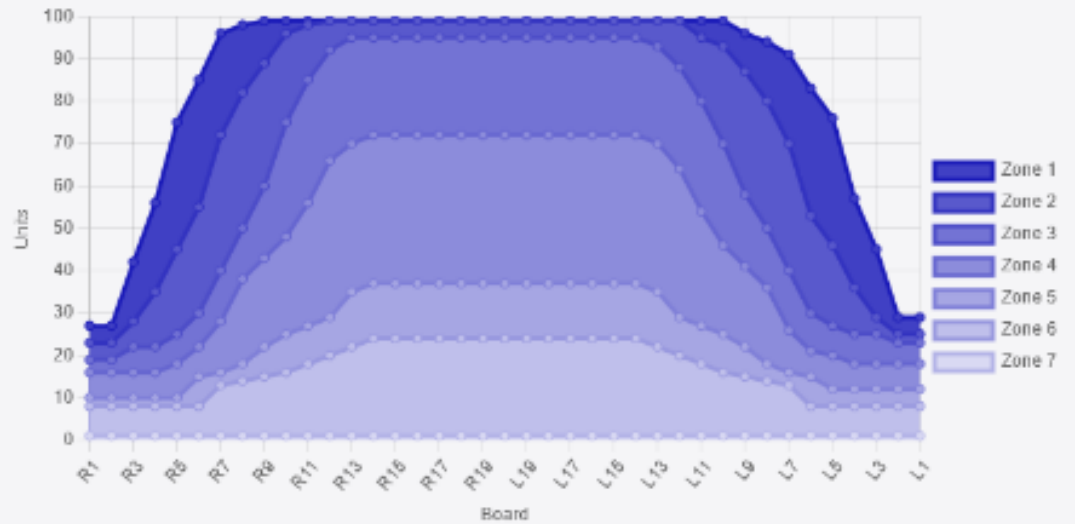

LIIGA

Liiga Kouvola, sunnuntai

Edit

Download Pattern (.PAT)

Download Excel

Delete

Pattern Length: 41 ft

Zones: 7

Cleaner Distance: 52 ft

Volume: 34.540 mL

RATIO DETAIL

3L-7L : 18L-18R	8L-12L : 18L-18R	13L-17L : 18L-18R	18L-18R : 17R-13R	18L-18R : 12R-8R	18L-18R : 7R-3R
Outside Track : Middle	Middle Track : Middle	Inside Track : Middle	Middle : Inside Track	Middle : Middle Track	Middle : Outside Track
2.02	1.17	1.00	1.00	1.15	2.03