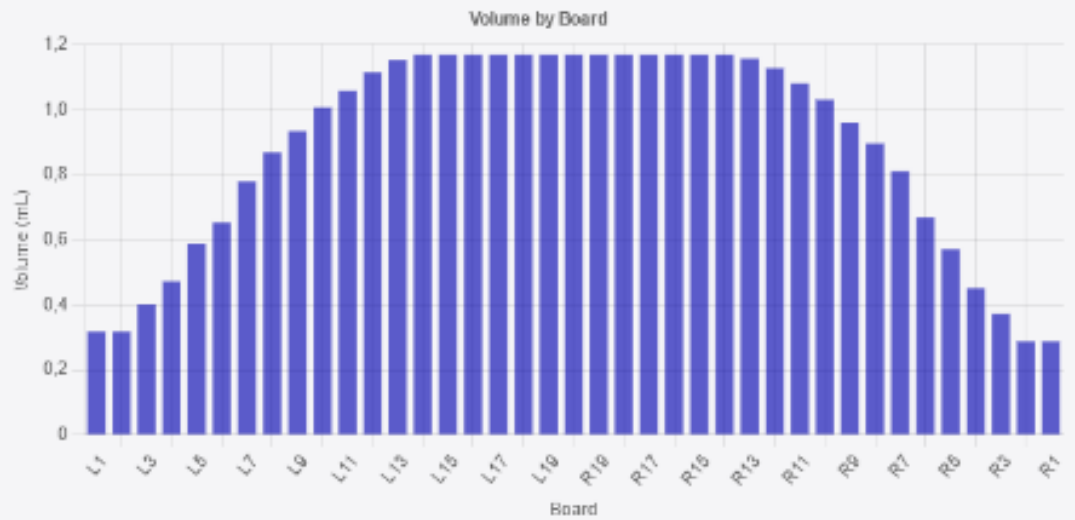

LIIGA

Liiga Kouvola, sunnuntai

Edit

Download Pattern (.PAT)

Download Excel

Delete

Pattern Length: 41 ft

Zones: 7

Cleaner Distance: 52 ft

Volume: 34.540 mL

RATIO DETAIL

3L-7L : 18L-18R	8L-12L : 18L-18R	13L-17L : 18L-18R	18L-18R : 17R-13R	18L-18R : 12R-8R	18L-18R : 7R-3R
Outside Track : Middle	Middle Track : Middle	Inside Track : Middle	Middle : Inside Track	Middle : Middle Track	Middle : Outside Track
2.02	1.17	1.00	1.00	1.15	2.03