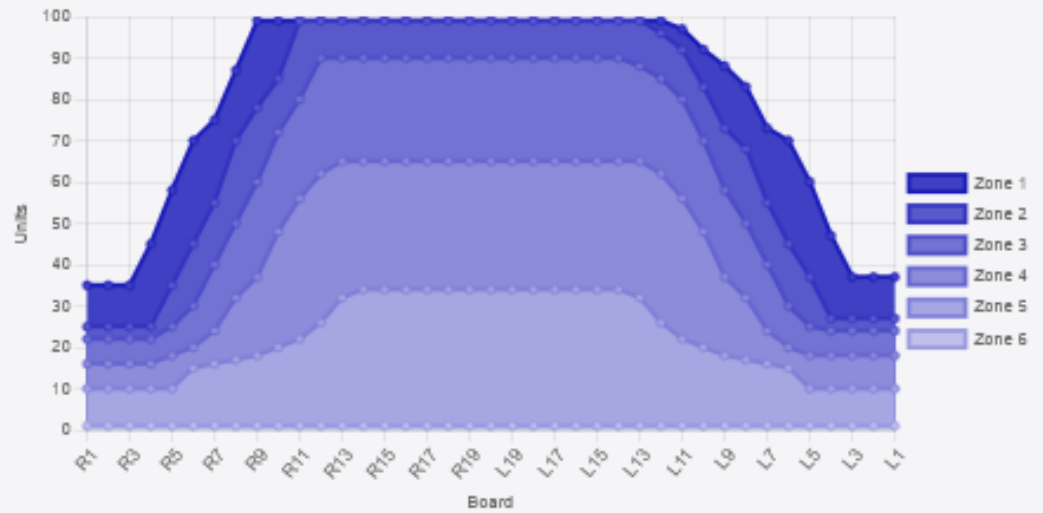

LIIGA

Liiga Kouvola, Iauantai

Edit

Download Pattern (.PAT)

Download Excel

Delete

Pattern Length: 43 ft

Zones: 6

Cleaner Distance: 52 ft

Volume: 35.160 mL

RATIO DETAIL

3L-7L : 18L-18R	8L-12L : 18L-18R	13L-17L : 18L-18R	18L-18R : 17R-13R	18L-18R : 12R-8R	18L-18R : 7R-3R
Outside Track : Middle	Middle Track : Middle	Inside Track : Middle	Middle : Inside Track	Middle : Middle Track	Middle : Outside Track
2.35	1.22	1.00	1.00	1.17	2.40