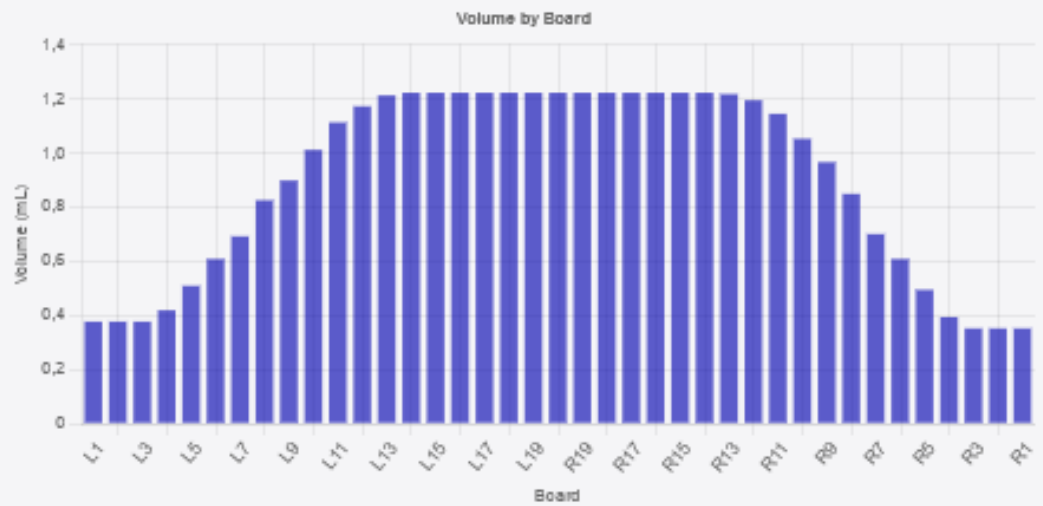

LIIGA

Liiga Kouvola, Iauantai

Edit

Download Pattern (.PAT)

Download Excel

Delete

Pattern Length: 43 ft

Zones: 6

Cleaner Distance: 52 ft

Volume: 35.160 mL

RATIO DETAIL

3L-7L : 18L-18R	8L-12L : 18L-18R	13L-17L : 18L-18R	18L-18R : 17R-13R	18L-18R : 12R-8R	18L-18R : 7R-3R
Outside Track : Middle	Middle Track : Middle	Inside Track : Middle	Middle : Inside Track	Middle : Middle Track	Middle : Outside Track
2.35	1.22	1.00	1.00	1.17	2.40