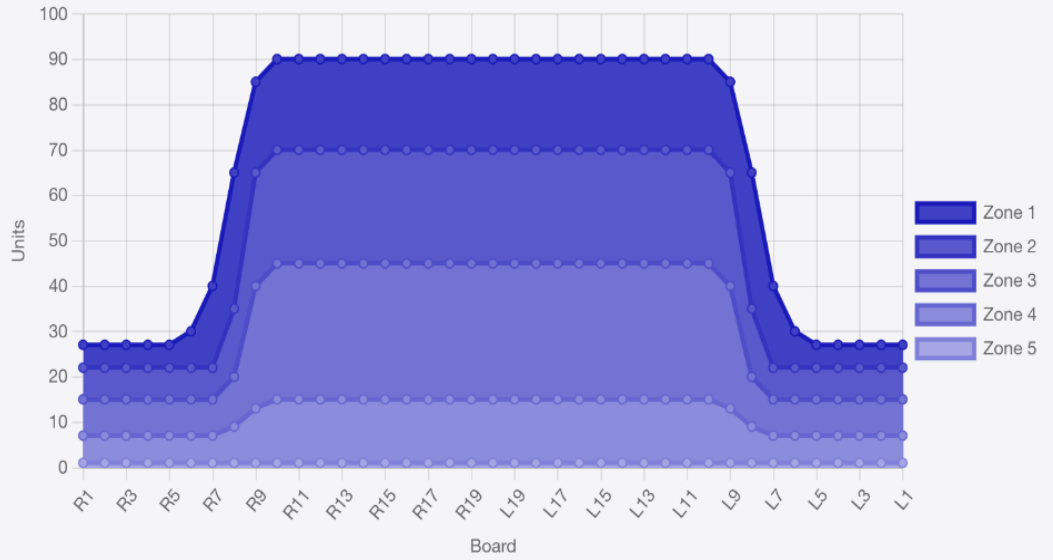

M1 16.11.24

Kouvola M1 16.11.2024

Edit

Download Pattern (.PAT)

Download Excel

Delete

Pattern Length: 43 ft

Zones: 5

Cleaner Distance: 50 ft

Volume: 25.14 mL

RATIO DETAIL

3L-7L : 18L-18R	8L-12L : 18L-18R	13L-17L : 18L-18R	18L-18R : 17R-13R	18L-18R : 12R-8R	18L-18R : 7R-3R
Outside Track : Middle	Middle Track : Middle	Inside Track : Middle	Middle : Inside Track	Middle : Middle Track	Middle : Outside Track
2.98	1.10	1.00	1.00	1.10	2.98