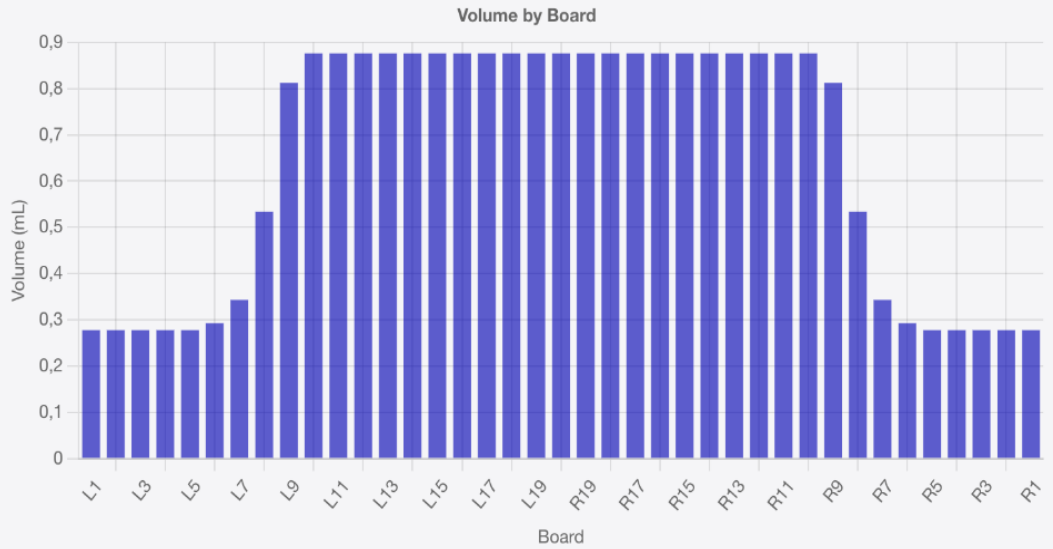

M1 16.11.24

Kouvola M1 16.11.2024

Edit

Download Pattern (.PAT)

Download Excel

Delete

Pattern Length: 43 ft

Zones: 5

Cleaner Distance: 50 ft

Volume: 25.14 mL

RATIO DETAIL

3L-7L : 18L-18R	8L-12L : 18L-18R	13L-17L : 18L-18R	18L-18R : 17R-13R	18L-18R : 12R-8R	18L-18R : 7R-3R
Outside Track : Middle	Middle Track : Middle	Inside Track : Middle	Middle : Inside Track	Middle : Middle Track	Middle : Outside Track
2.98	1.10	1.00	1.00	1.10	2.98